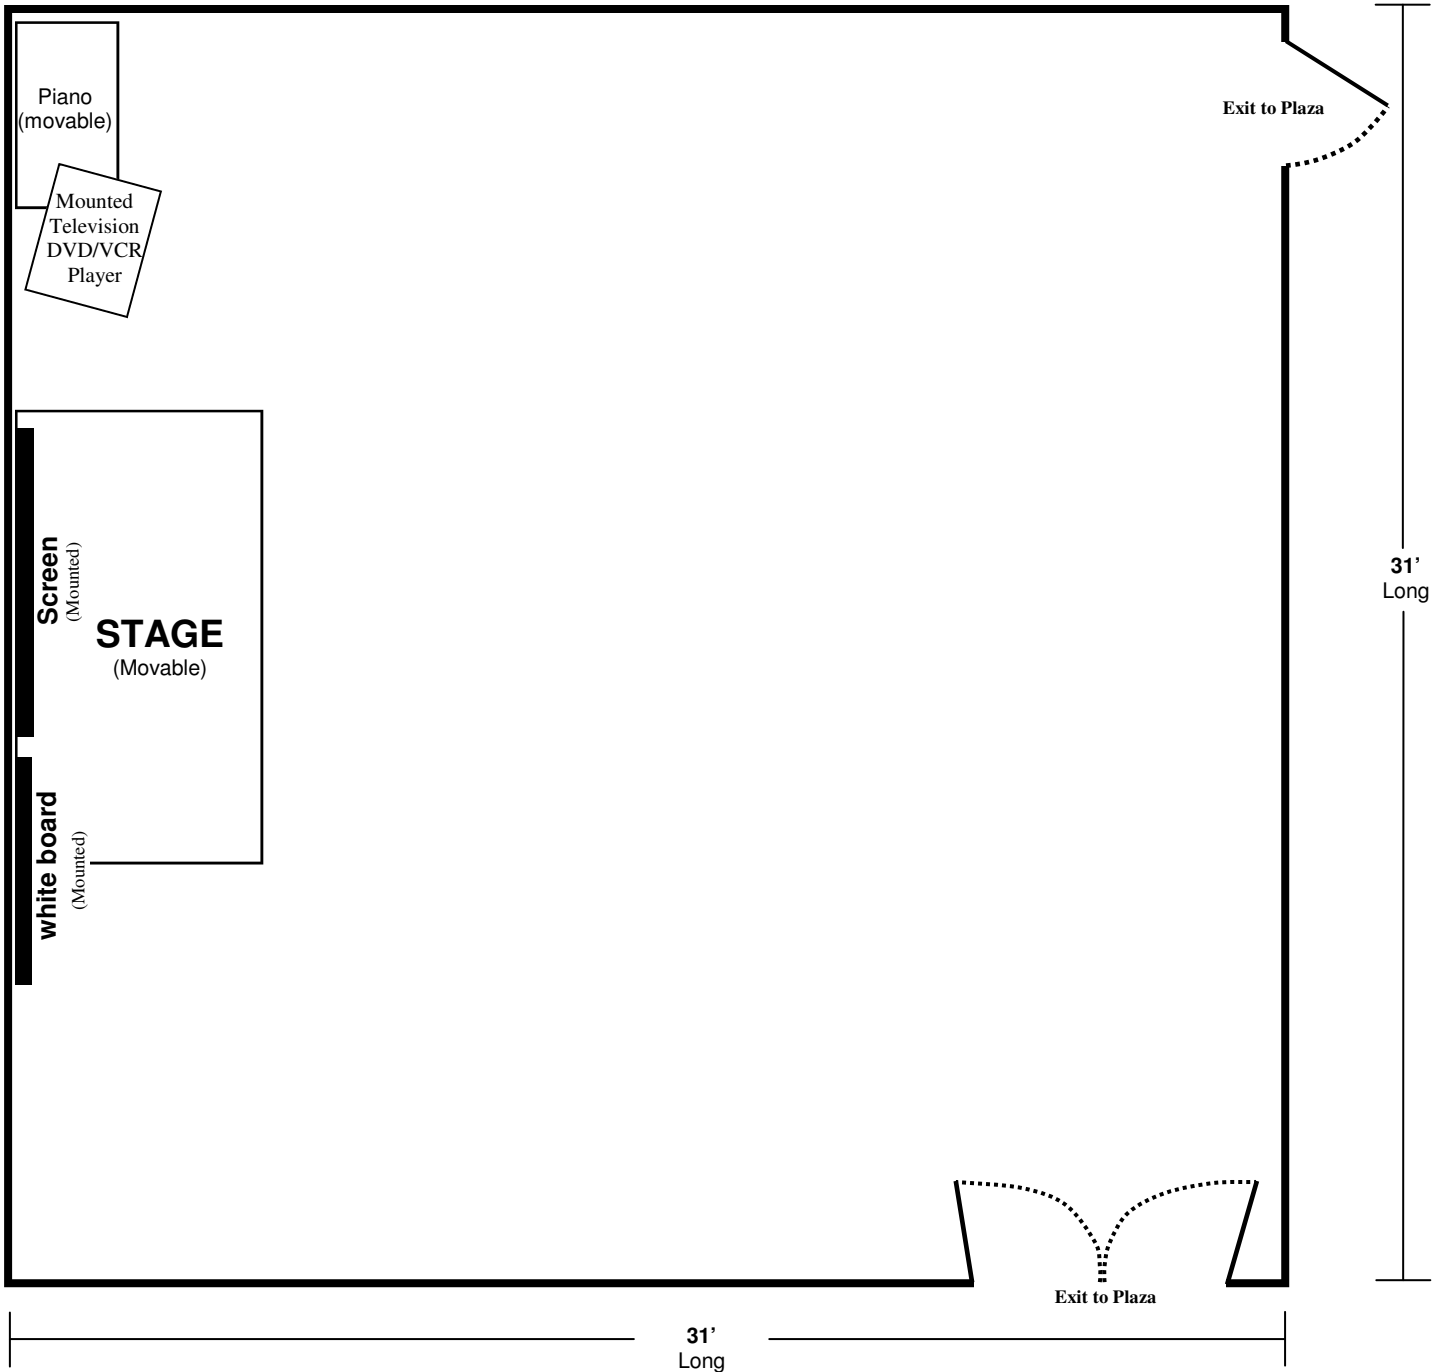

Program Center Room A

Seminar Style	100
Arched Rows	90
Tables in U Shape	32
Chairs in Circle	40
Chairs around Tables	70
Classroom Style	36

Program Center Room A

Seminar Style	100
Arched Rows	90
Tables in U Shape	32
Chairs in Circle	40
Chairs around Tables	70
Classroom Style	36