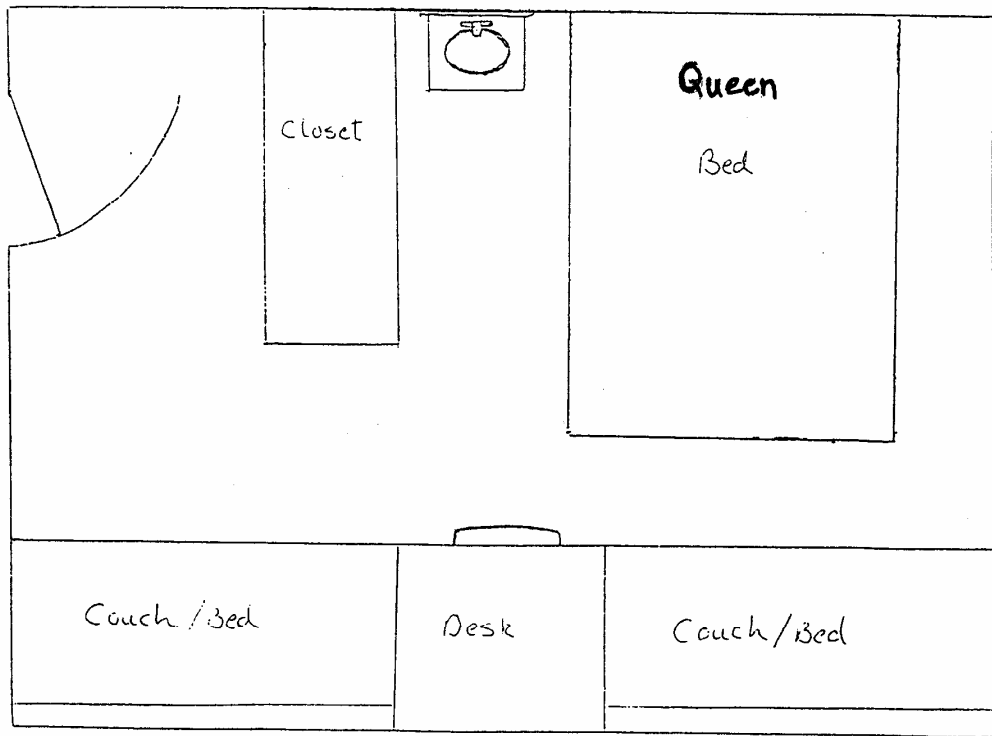

CASCADIAN LODGE

Cascadian Lodge

Each room has a queen bed and 2 single day beds
Central bathrooms are located across the hall from room 5 and room 21.

Q = Queen Bed S = Single Bed

SHORT WING

1	Q	_____	_____	S	_____	S	_____
2	Q	_____	_____	S	_____	S	_____
3	Q	_____	_____	S	_____	S	_____
4	Q	_____	_____	S	_____	S	_____
5	Q	_____	_____	S	_____	S	_____
6	Q	_____	_____	S	_____	S	_____
7	Q	_____	_____	S	_____	S	_____
8	Q	_____	_____	S	_____	S	_____
9	Q	_____	_____	S	_____	S	_____
10	Q	_____	_____	S	_____	S	_____
11	Q	_____	_____	S	_____	S	_____

LONG WING

12	Q	_____	_____	S	_____	S	_____
13	Q	_____	_____	S	_____	S	_____
14	Q	_____	_____	S	_____	S	_____
15	Q	_____	_____	S	_____	S	_____
16	Q	_____	_____	S	_____	S	_____
17	Q	_____	_____	S	_____	S	_____
18	Q	_____	_____	S	_____	S	_____
19	Q	_____	_____	S	_____	S	_____
20	Q	_____	_____	S	_____	S	_____
21	Q	_____	_____	S	_____	S	_____
22	Q	_____	_____	S	_____	S	_____
23	Q	_____	_____	S	_____	S	_____
24	Q	_____	_____	S	_____	S	_____
25	Q	_____	_____	S	_____	S	_____
26	Q	_____	_____	S	_____	S	_____
27	Q	_____	_____	S	_____	S	_____
28	Q	_____	_____	S	_____	S	_____
29	Q	_____	_____	S	_____	S	_____
30	Q	_____	_____	S	_____	S	_____